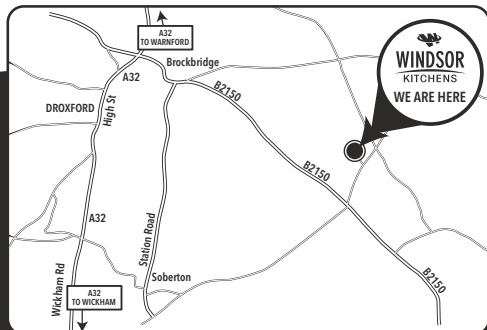

**Call Martin on:
0800 288 8080**
Or pop in and see us at:

UNIT 2 DERBY BUILDING | WALLOPS WOOD | SHEARDLEY LANE | DROXFORD | HAMPSHIRE | SO32 3QY